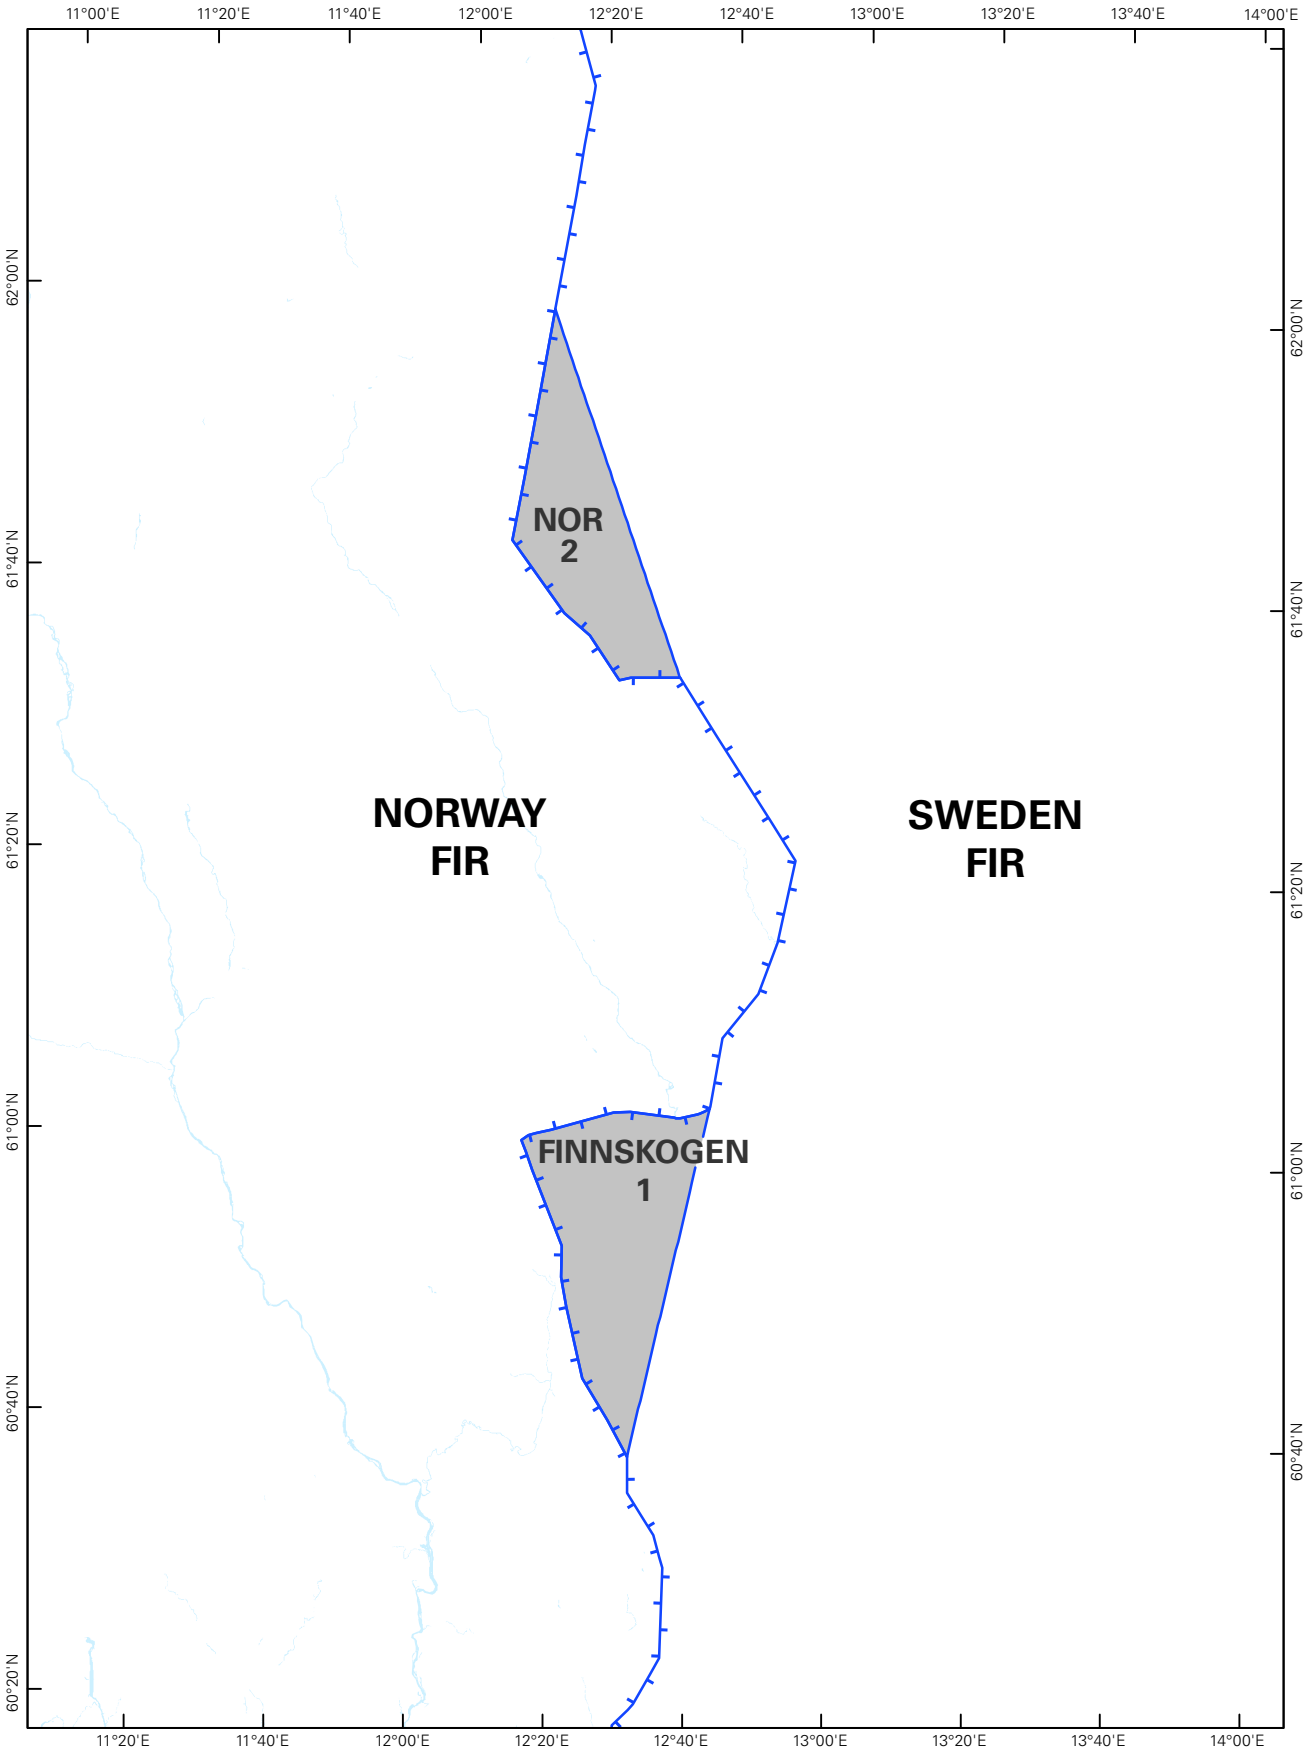

NOR 2 / FINNSKOGEN 1 - DELEGERT LUFTRAFIKKTJENESTE
NOR 2 / FINNSKOGEN 1 - DELEGATED AIR TRAFFIC SERVICE

<p>NOR 2 <u>FL 660</u> FL 95</p>	<p>FINNSKOGEN 1 <u>FL 660</u> FL 95</p>	<p>SCALE: 1:1 000 000</p> 
---	--	---

FOR FURTHER INFORMATION: REF ENR 2.2

CHANGES: NEW CHART.