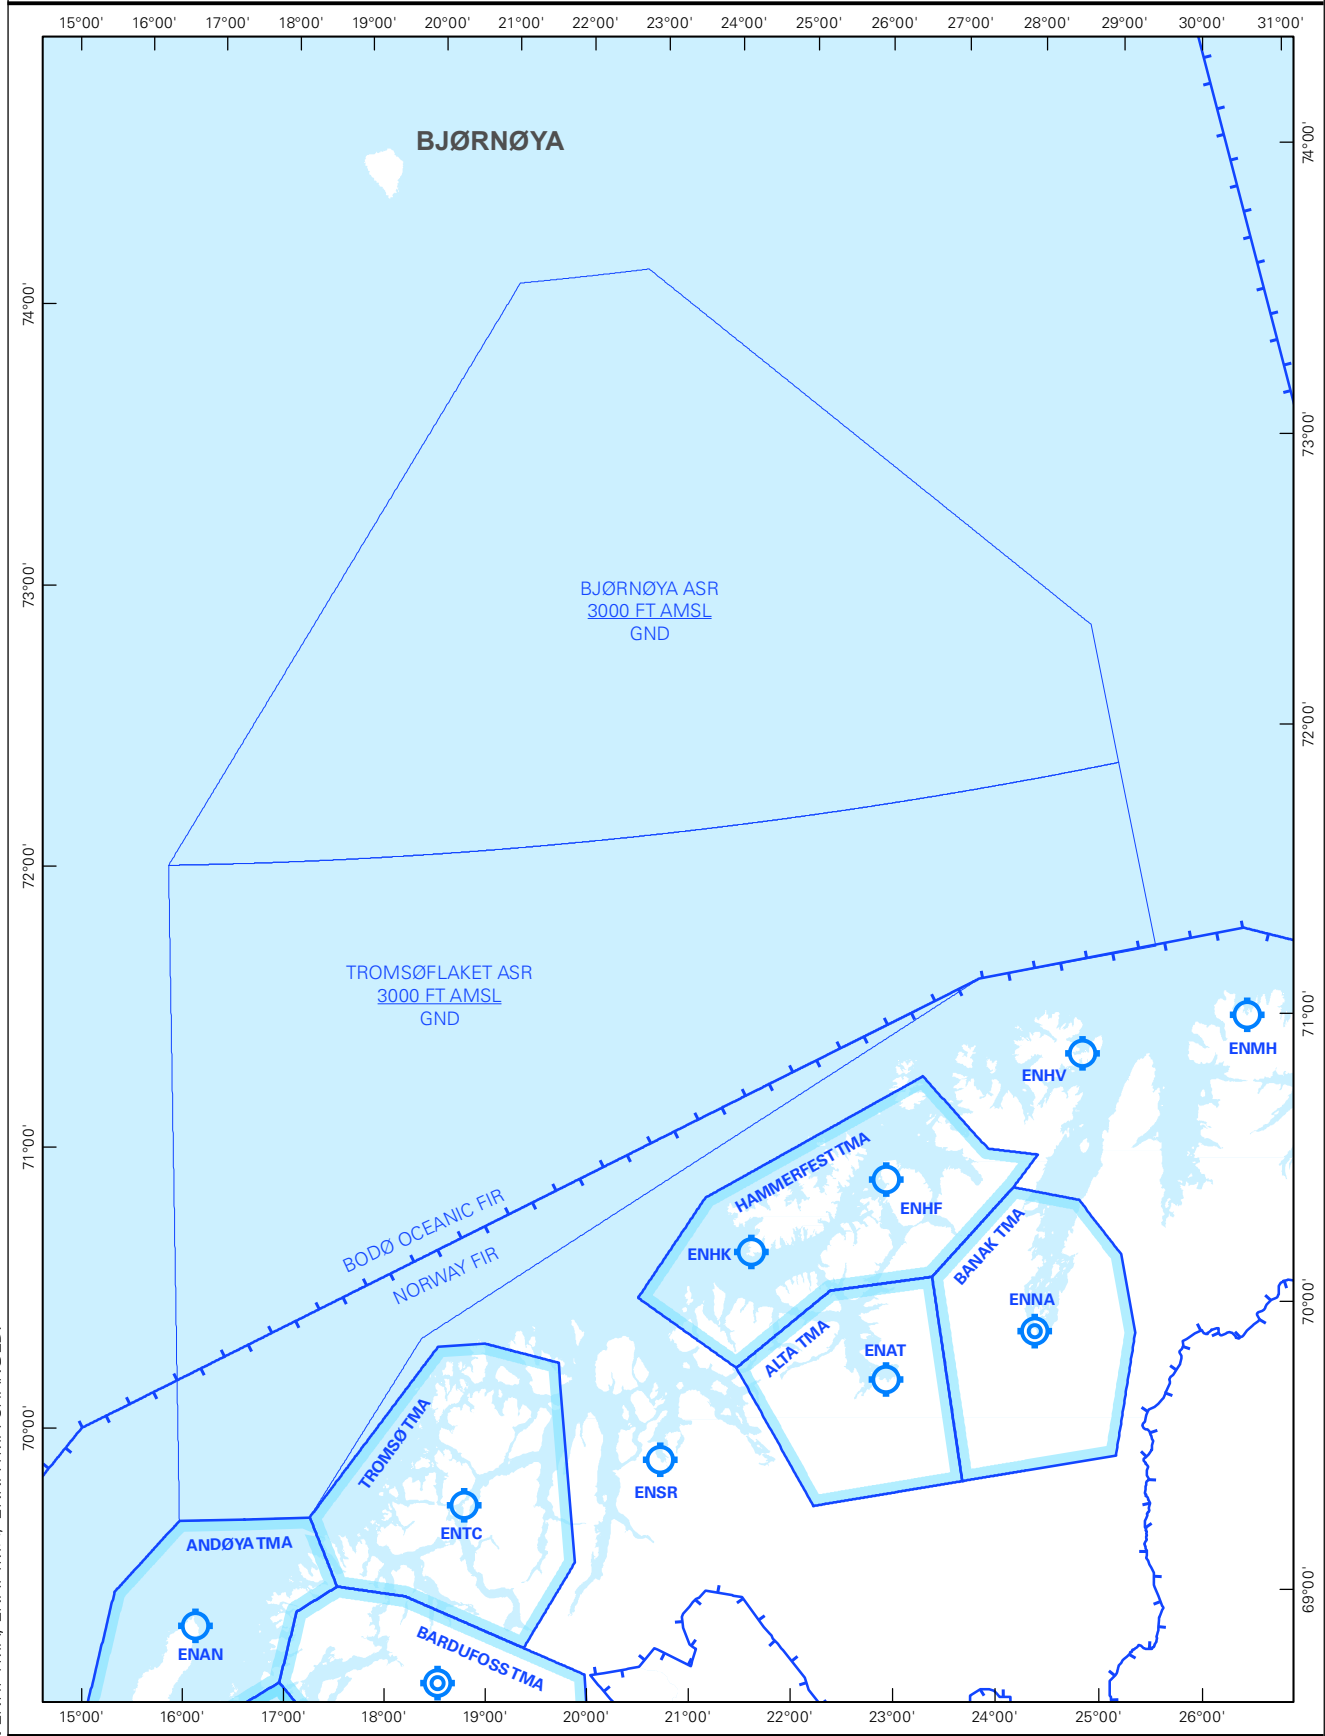

ALTIMETER SETTING REGIONS (ASR) TROMSØFLAKET AND BJØRNØYA PLAN VIEW 1:3 000 000

CHANGES: ENHF TMA, ENAT TMA, ENNA TMA CHANGED.

ATS AIRSPACE CLASSIFICATIONS: REF ENR 1.4
LEGEND: REF GEN 2.3