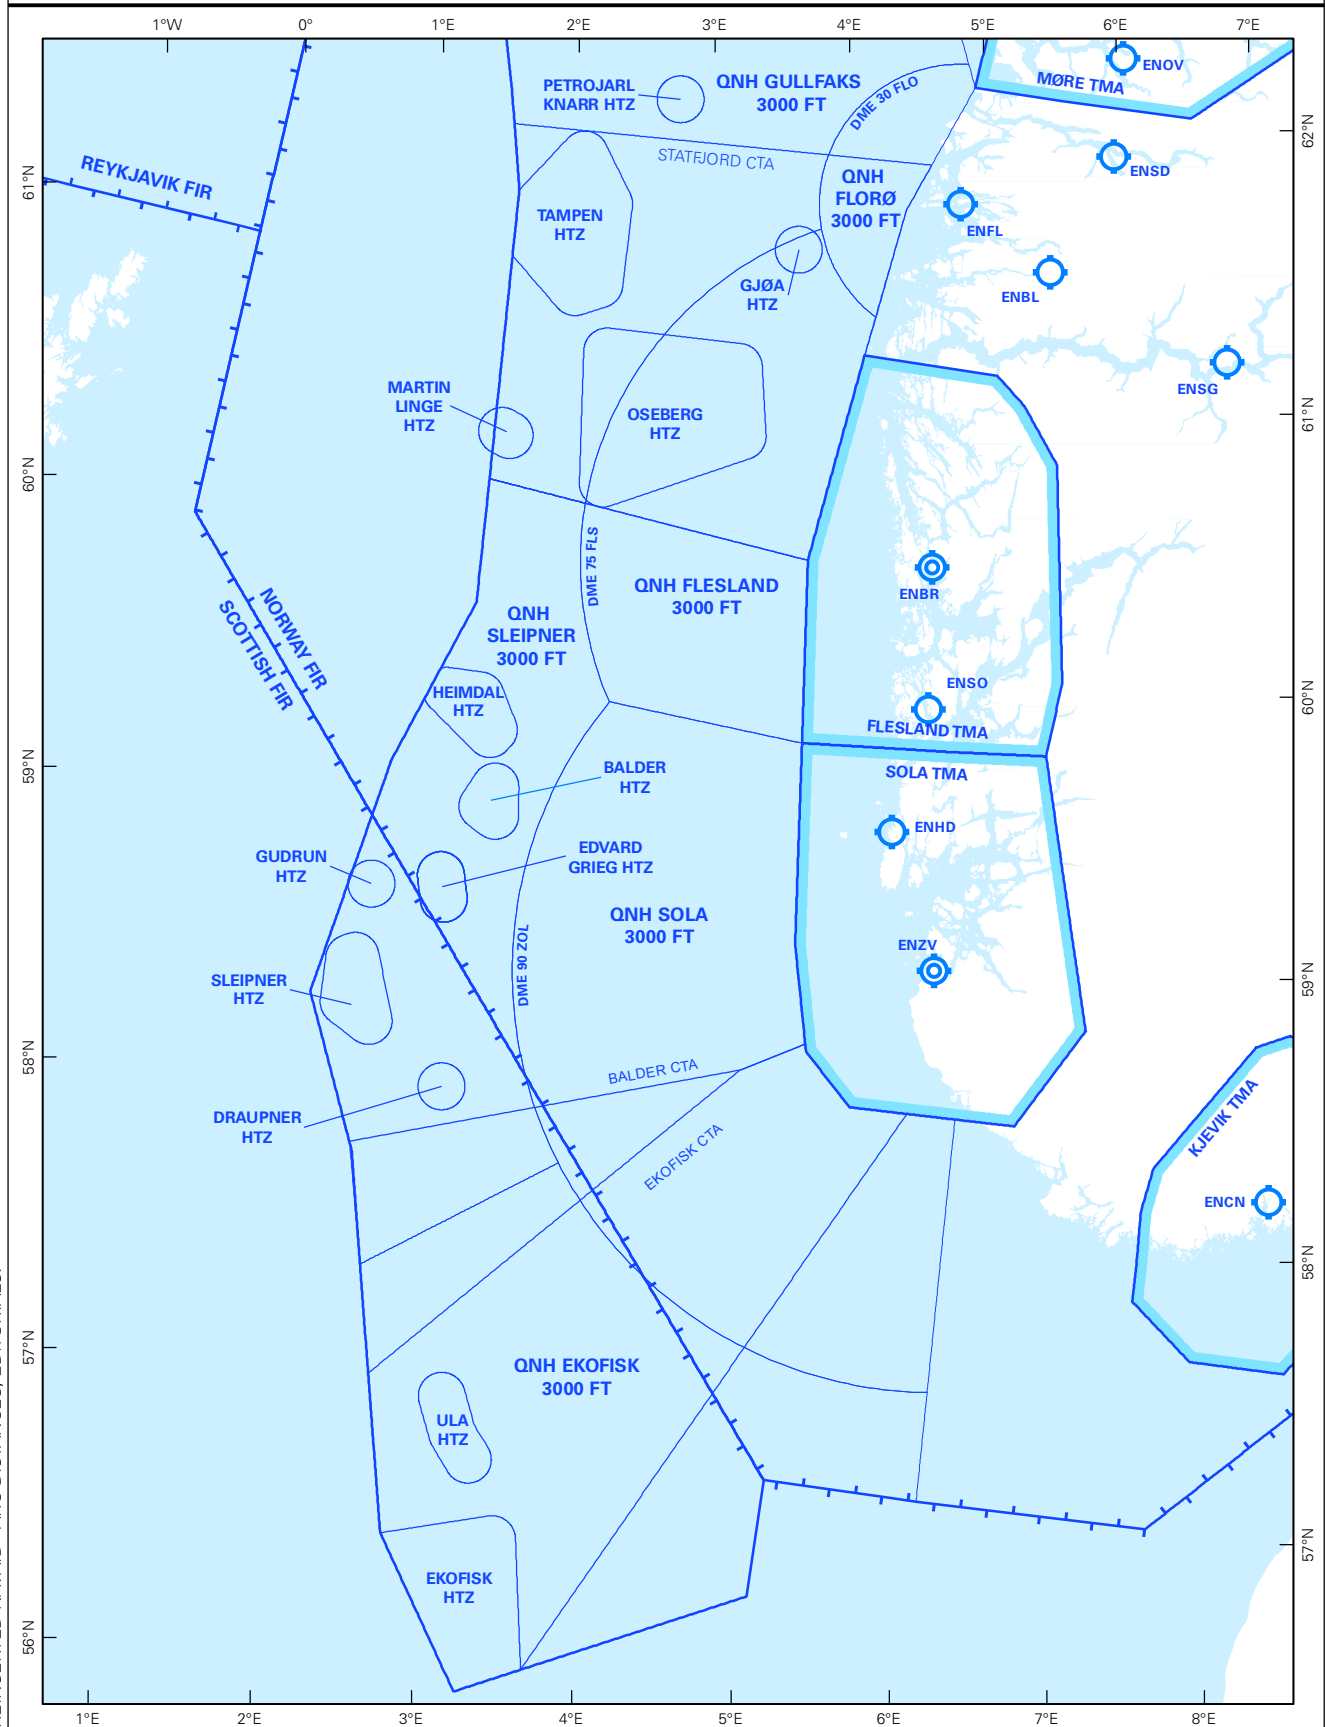

QNH SETTING AREAS, SOUTHWEST NORWAY

PLAN VIEW 1:3 000 000

CHANGES: REINSERTED NAVAID - ARC DISTANCES, EDITORIALS.

ATS AIRSPACE CLASSIFICATIONS: REF ENR 1.4
LEGEND: REF GEN 2.3