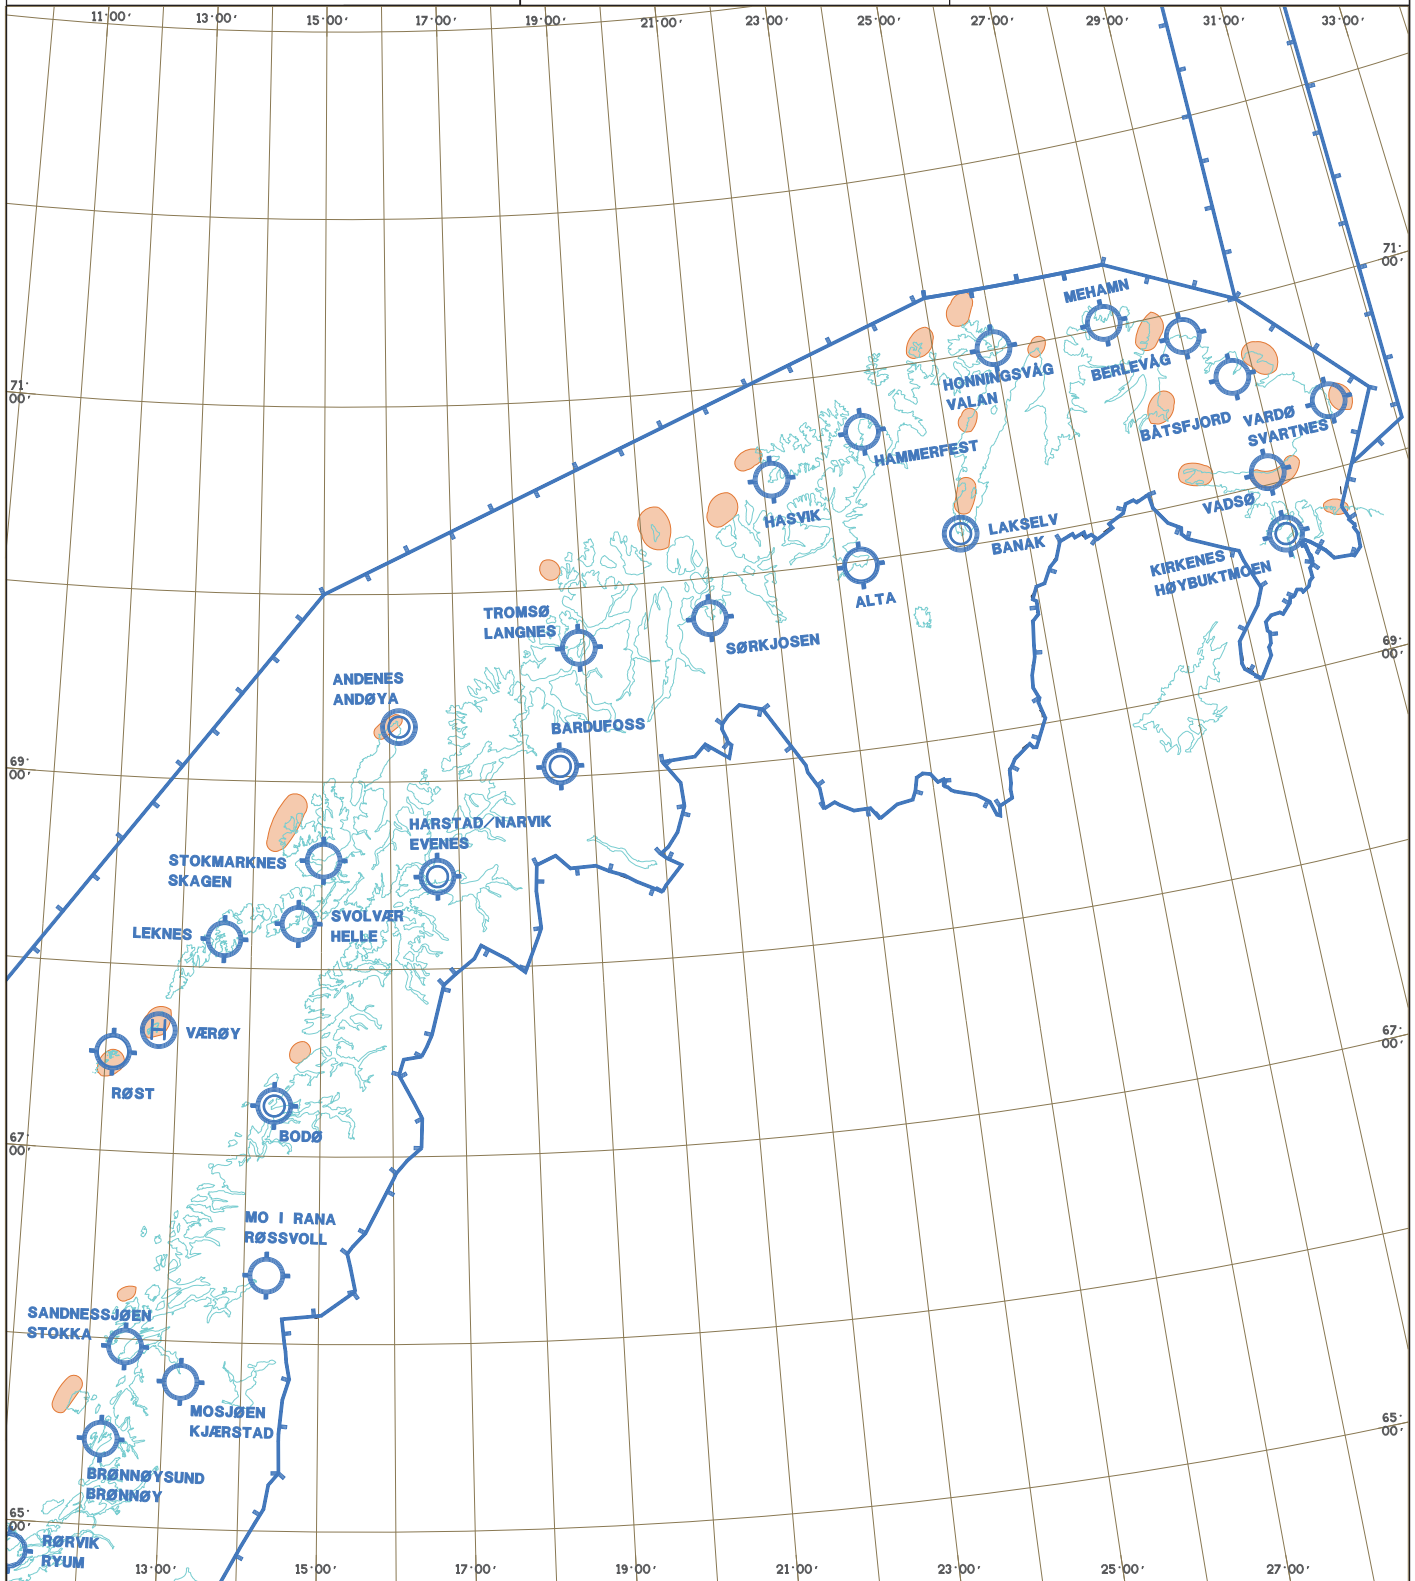

LGIS 11

BIRD CONCENTRATION AREAS

APRIL - AUGUST

NORTHERN NORWAY

SCALE 1:4.500.000

NORWAY

**FLYING BELOW 1500 FT
MAY INVOLVE RISK**

BIRD CONCENTRATION AREAS